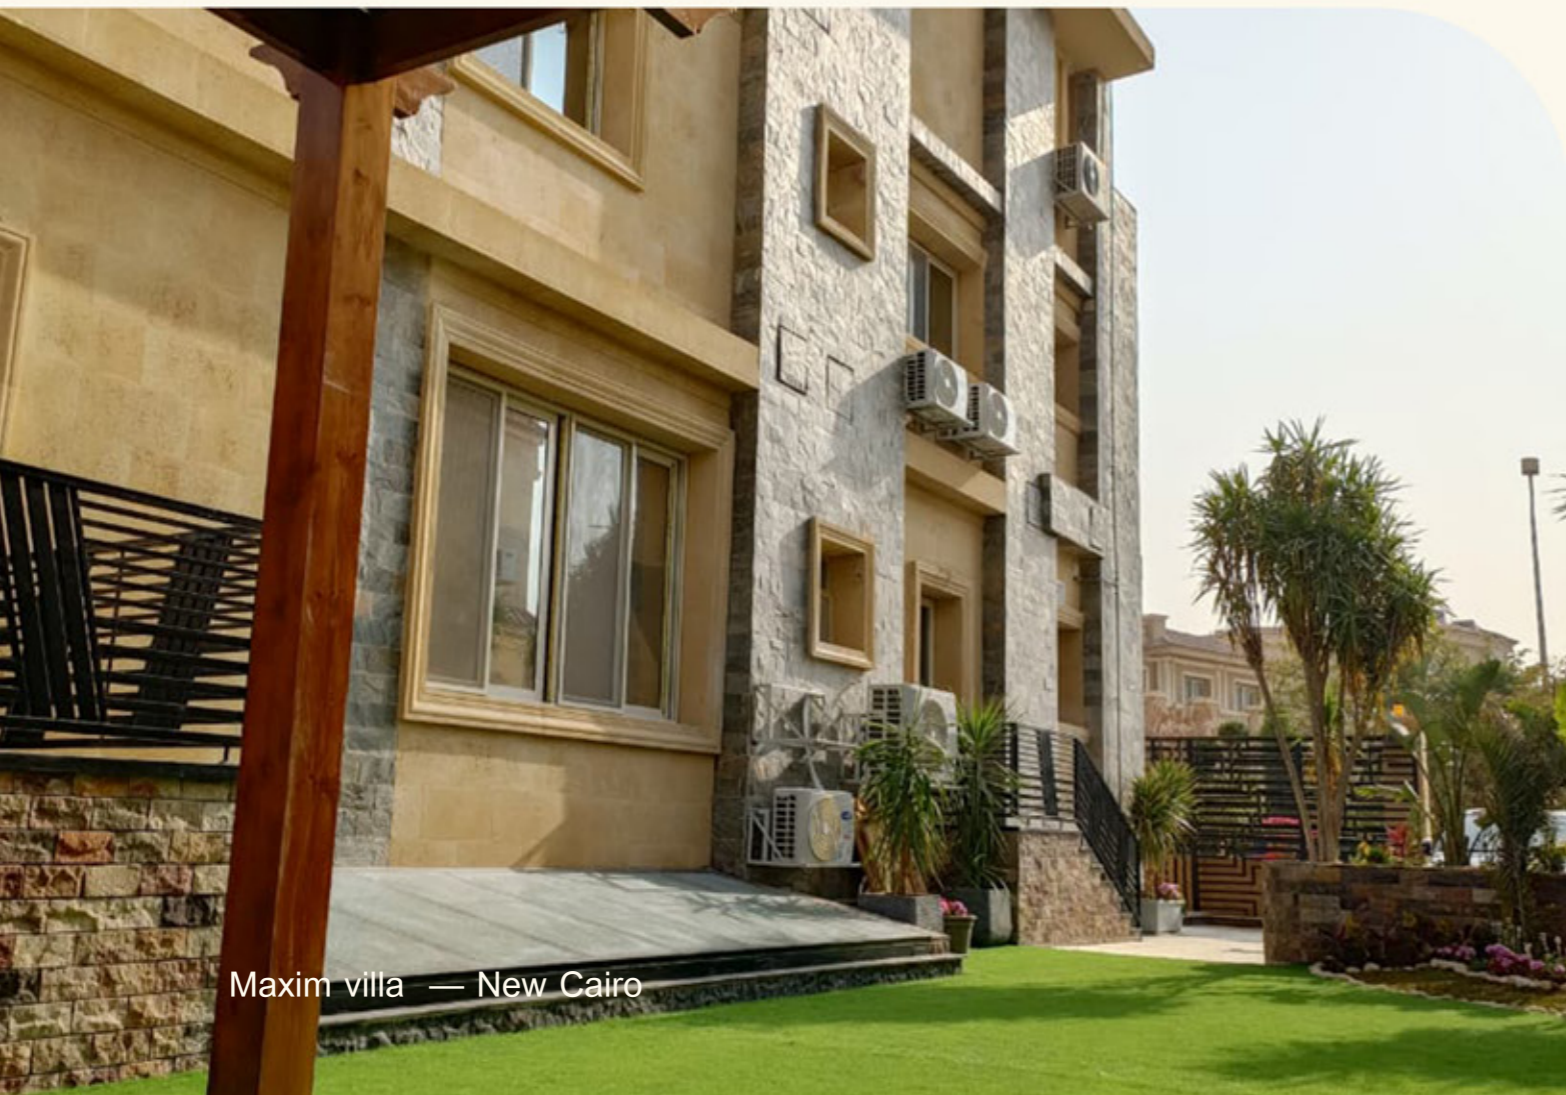

# Project Overview

A neo-classical residential project designed to balance elegance and functionality.  
Executed under full supervision with a focus on refined detailing, spatial clarity, and high-end finishing.

# Maxim villa — New Cairo

Located in New Cairo Fifth Settlement

A modern residential villa designed to balance luxury, comfort, and functionality within a highly efficient spatial layout.

Maxim villa — New Cairo