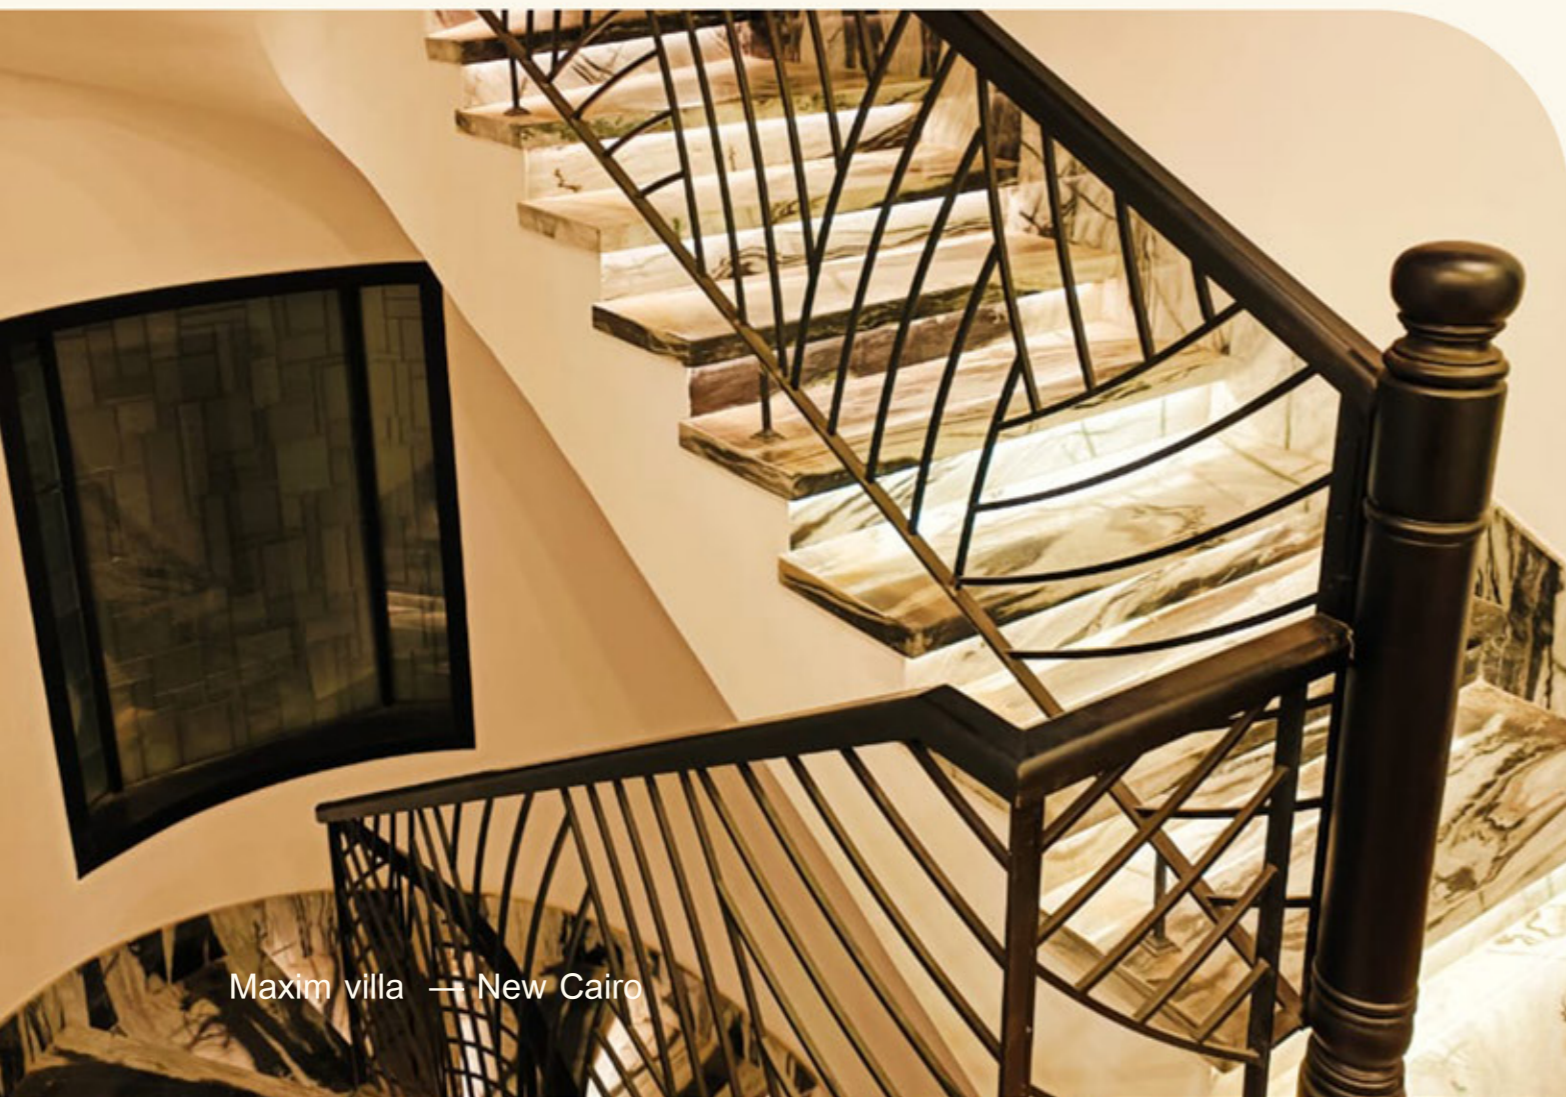

# Maxim villa — New Cairo

Located in New Cairo Fifth Settlement

A modern residential villa designed to balance luxury, comfort, and functionality within a highly efficient spatial layout.

Maxim villa — New Cairo