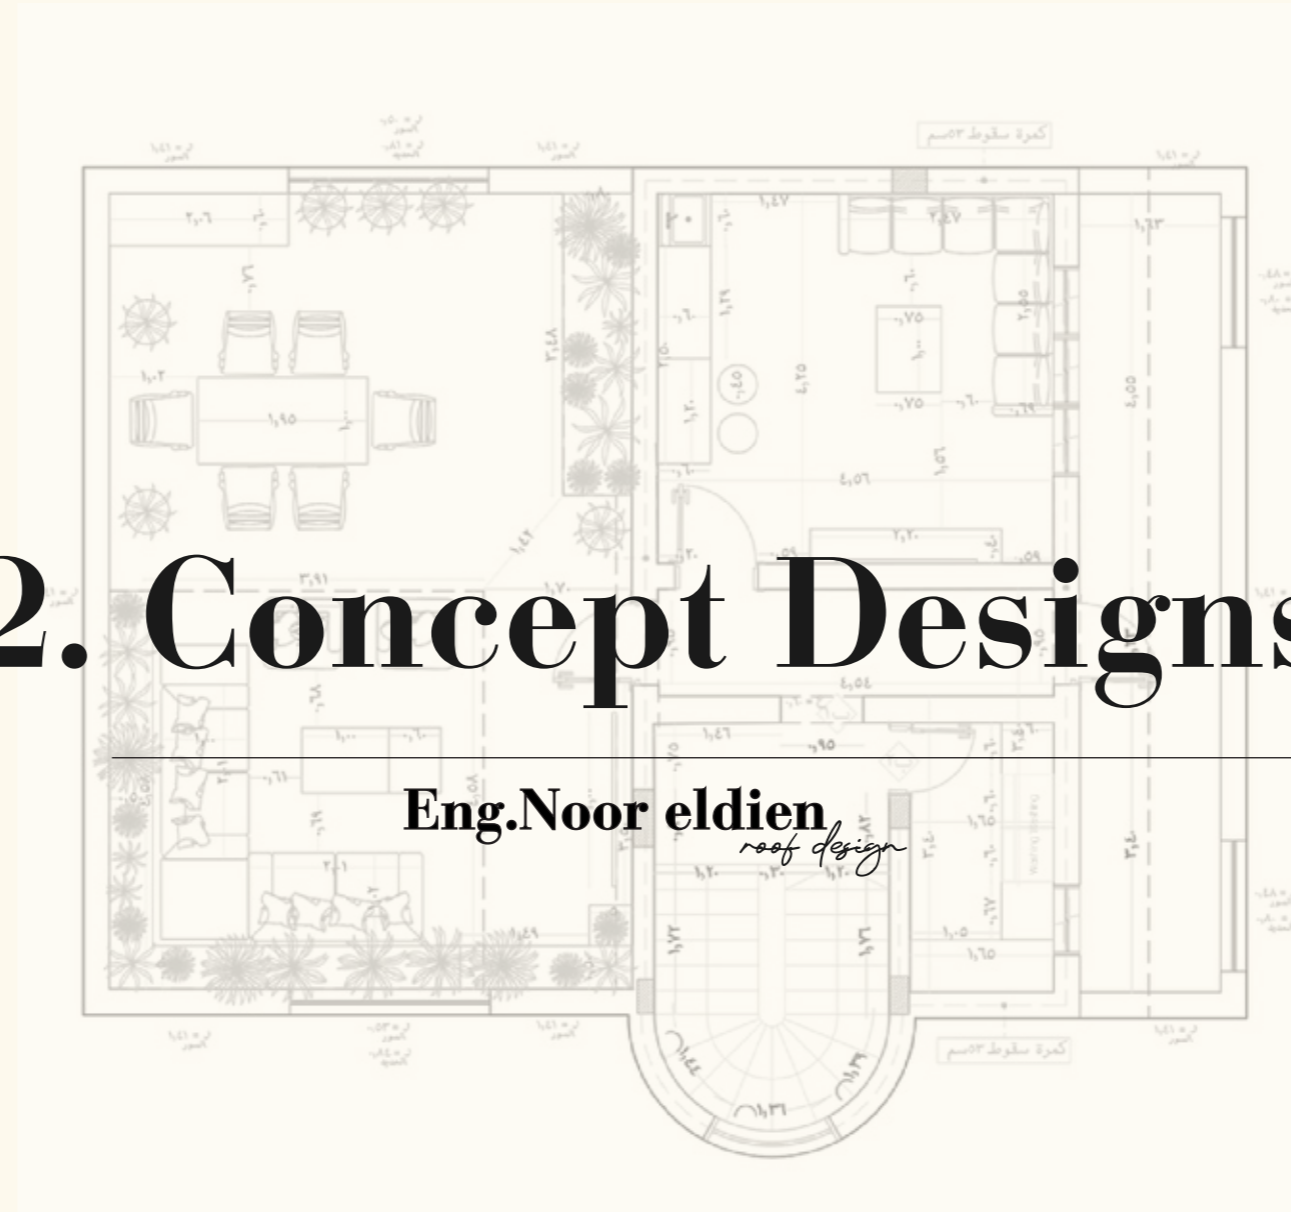

PROJECT: Tamer Elmahdi  
 LOCATION: New Cairo  
 TITLE: first floor Plan  
 TITLE: Dimensions  
 Team Core Designs  
 AREA:160m<sup>2</sup> | HEIGHT:2.83 m

**Floor plan 9<sup>th</sup> option**

# 2. Concept Designs

Eng.Noor eldien  
*roof design*