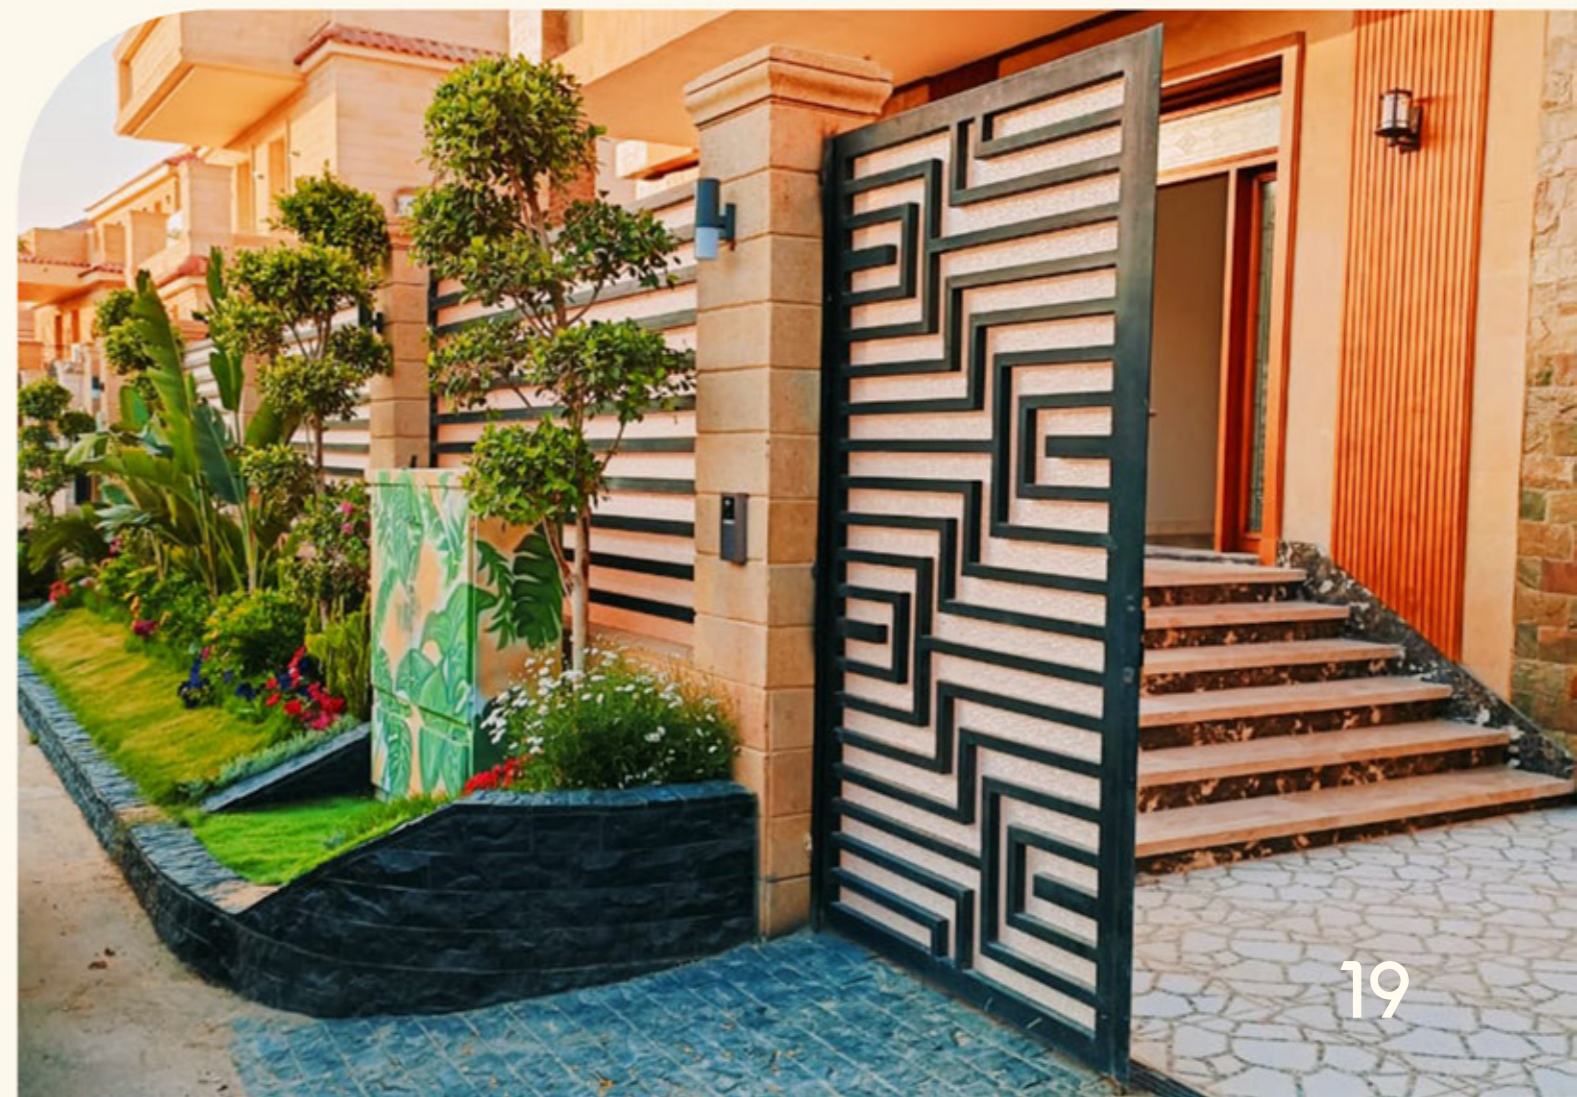

# Project Overview

A neo-classical residential project designed to balance elegance and functionality.  
Executed under full supervision with a focus on refined detailing, spatial clarity, and high-end finishing.

# Maxim villa — New Cairo

Located in New Cairo Fifth Settlement

A modern residential villa designed to balance luxury, comfort, and functionality within a highly efficient spatial layout.

Maxim villa — New Cairo